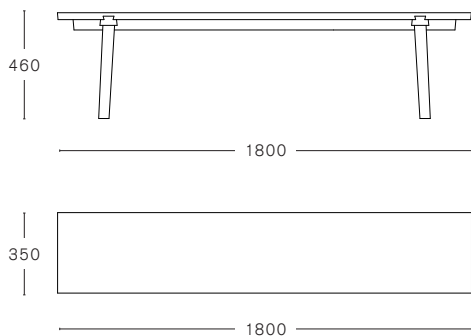

FACILE BENCH

design by LHM / LAMBL HOMBURGER & MEYER

TECHNICAL INFORMATION

MAX. PER BOX	GROSS WEIGHT	VOLUME	BOX SIZE
1 BENCH	CA. kg 10,00	0,34 m ³	1840 x 370 x 500 mm
2 BENCHES	CA. kg 20,00		

TECHNICAL INFORMATION

MAX. PER BOX	GROSS WEIGHT	VOLUME	BOX SIZE
1 BENCH	CA. kg 13,00	0,45 m ³	2440 x 370 x 500 mm
2 BENCHES	CA. kg 26,00		

FINISHINGS

ASH

NATURAL

BLACK