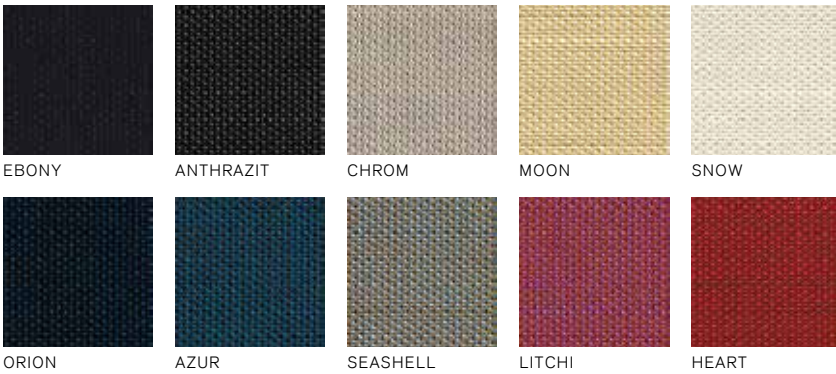

FINISHINGS

ASH

NATURAL

BLACK

WHITE

NEON BLUE

NON REMOVABLE SEAT UPHOLSTERY

ROHI TOPIA

EBONY

ANTHRAZIT

CHROM

MOON

SNOW

ORION

AZUR

SEASHELL