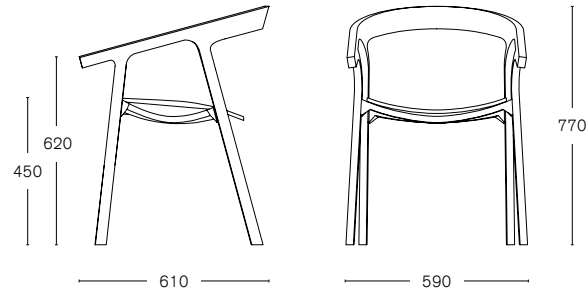

HE SAID CHAIR

design by **STUDIO NITZAN COHEN**

TECHNICAL INFORMATIONS

STACKABLE

MAX. PER BOX
2 CHAIRS

GROSS WEIGHT
CA. kg 12,00

VOLUME
0,46 m³

BOX SIZE
620 x 820 x 910 mm