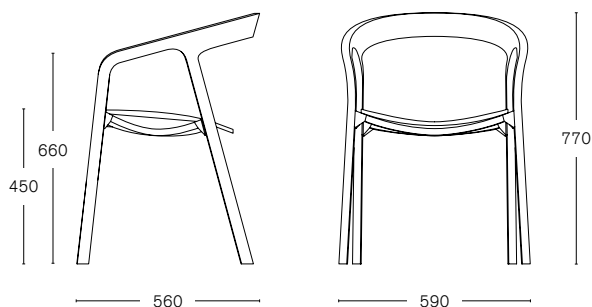

SHE SAID CHAIR

design by **STUDIO NITZAN COHEN**

TECHNICAL INFORMATIONS

STACKABLE

MAX. PER BOX
2 CHAIRS

GROSS WEIGHT
CA. kg 12,00

VOLUME
0,36 m³

BOX SIZE
640 x 630 x 895 mm