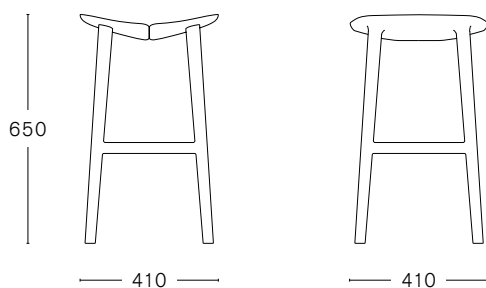

OSSO COUNTER STOOL

design by **RONAN & ERWAN BOUROULLEC**