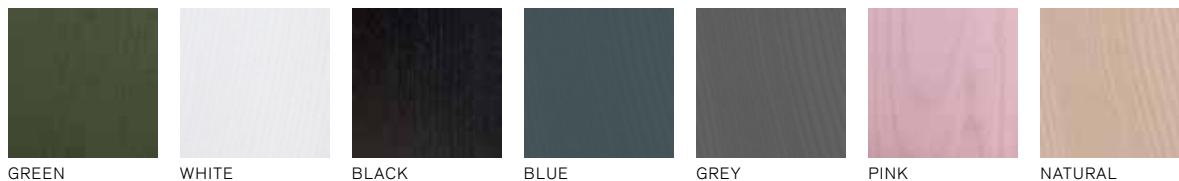

FINISHINGS

ASH