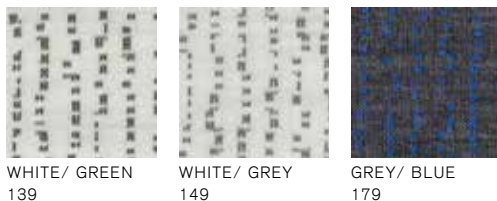

**FINISHINGS**

ASH

OAK

NON REMOVABLE UPHOLSTERY

KVADRAT GRAVEL

**OSSO COUNTER STOOL**

design by **RONAN & ERWAN BOUROULLEC**

**TECHNICAL INFORMATION**

**NON REMOVABLE UPHOLSTERY**

**KVADRAT GRAVEL**

WHITE/ GREEN 139  
 WHITE/ GREY 149  
 GREY/ BLUE 179