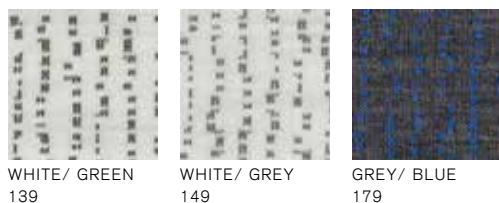

OAK

NON REMOVABLE UPHOLSTERY

KVADRAT GRAVEL