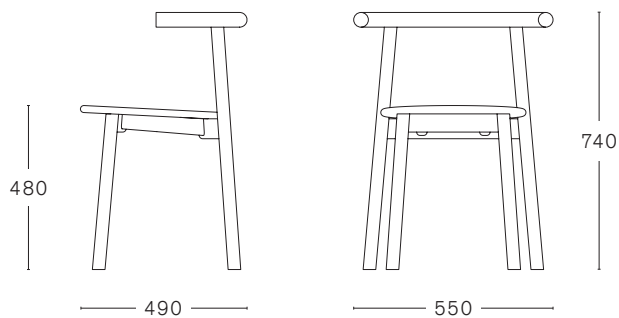

**SOLO CHAIR**

design by **STUDIO NITZAN COHEN**

**TECHNICAL INFORMATION**

STACKABLE

MAX. PER BOX  
2 CHAIRS

GROSS WEIGHT  
CA. kg 12,00

VOLUME  
0,30 m<sup>3</sup>

BOX SIZE  
610 x 585 x 860 mm