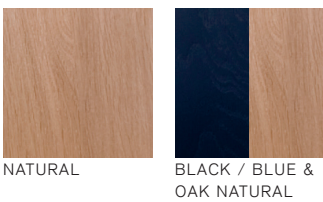

FINISHINGS

ASH

OAK

BICOLOUR

LEATHER

STOOL RING

SOLO COUNTER STOOL

design by **STUDIO NITZAN COHEN**

BLACK / BLUE &
OAK NATURAL

LEATHER

WHITE 500 RED 534 GREY 566 BLACK / BLUE 559 GREEN 547

STOOL RING

RED RAL 3009 WHITE RAL 9003 BLACK / BLUE RAL 5004 GREY RAL 7004

SOLO LOW STOOL

design by **STUDIO NITZAN COHEN**

FINISHINGS

ASH

BLACK / BLUE WHITE NEON BLUE DARK RED TURQUOISE NATURAL

OAK

NATURAL

BICOLOUR

BLACK / BLUE &
OAK NATURAL

LEATHER

WHITE 500 RED 534 GREY 566 BLACK / BLUE 559 GREEN 547

STOOL RING

WHITE
RAL 9003 BLACK / BLUE
RAL 5004