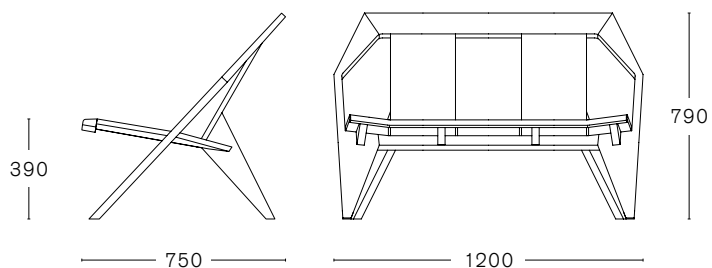

MEDICI BENCH

design by KONSTANTIN GRCIC

TECHNICAL INFORMATION

MAX. PER BOX	GROSS WEIGHT	VOLUME	BOX SIZE
1 BENCH	CA. kg 18,00	0,83 m ³	1250 x 800 x 830 mm

FINISHINGS

THERMO ASH

OILED