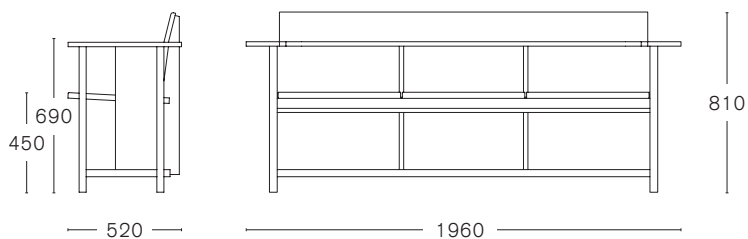

CLERICI BENCH

design by KONSTANTIN GRČIČ

TECHNICAL INFORMATION

MAX. PER BOX	GROSS WEIGHT	VOLUME	BOX SIZE
1 BENCH	CA. kg 28,00	0,92 m ³	1985 x 545 x 850 mm

FINISHINGS

ASH

NATURAL

RED