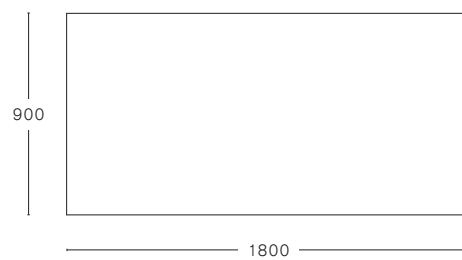

PRIMO TABLE

design by KONSTANTIN GRČIČ

TECHNICAL INFORMATION

MAX. PER BOX	GROSS WEIGHT	VOLUME	BOX SIZE
1 TABLE	CA. kg 32,00	0,355 m ³	1860 x 960 x 200 mm

FINISHINGS

BEECH

NATURAL

BLACK

design by KONSTANTIN GRCIC

TECHNICAL INFORMATION

MAX. PER BOX	GROSS WEIGHT	VOLUME	BOX SIZE
1 TABLE	CA. kg 22,00	0,184 m ³	960 x 960 x 200 mm

FINISHINGS

BEECH

NATURAL

BLACK

OAK