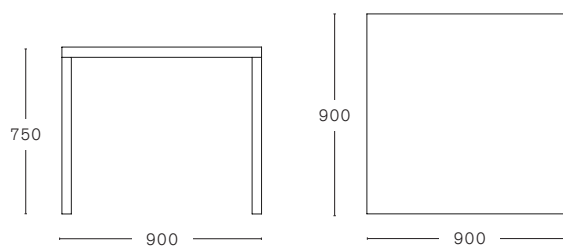

PRIMO TABLE

design by KONSTANTIN GRČIČ

TECHNICAL INFORMATION

MAX. PER BOX	GROSS WEIGHT	VOLUME	BOX SIZE
1 TABLE	CA. kg 32,00	0,355 m ³	1860 x 960 x 200 mm

FINISHINGS

BEECH

NATURAL

BLACK

design by KONSTANTIN GRCIC

TECHNICAL INFORMATION

MAX. PER BOX	GROSS WEIGHT	VOLUME	BOX SIZE
1 TABLE	CA. kg 22,00	0,184 m ³	960 x 960 x 200 mm

FINISHINGS

BEECH

NATURAL

BLACK

OAK