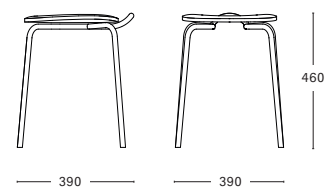

FORCINA ARMCHAIR
DIMENSIONS

VERSIONS

BLACK STAINLESS STEEL FRAME WITH
• OAK
• ASH

BRUSHED STAINLESS STEEL FRAME WITH
• OAK
• ASH

DELIVERY DETAILS

MAX. PER BOX	GROSS WEIGHT	VOLUME	BOX SIZE
2 CHAIRS	CA. 14,50 KG	0,38 M ³	610 × 660 × 950 MM

FORCINA STOOL
DIMENSIONS

VERSIONS

BLACK STAINLESS STEEL FRAME WITH
• OAK
• ASH

BRUSHED STAINLESS STEEL FRAME WITH
• OAK
• ASH

DELIVERY DETAILS

MAX. PER BOX	GROSS WEIGHT	VOLUME	BOX SIZE
1 STOOL	CA. 7,50 KG	0,18 M ³	450 × 490 × 810 MM

FORCINA LOW STOOL
DIMENSIONS

VERSIONS

BLACK STAINLESS STEEL FRAME WITH
• OAK
• ASH

BRUSHED STAINLESS STEEL FRAME WITH
• OAK
• ASH

DELIVERY DETAILS

MAX. PER BOX	GROSS WEIGHT	VOLUME	BOX SIZE
2 STOOL	CA. 9 KG	0,13 M ³	470 × 470 × 580 MM

FORCINA TABLE
DIMENSIONS

VERSIONS

BLACK STAINLESS STEEL FRAME WITH
• OAK
• ASH

BRUSHED STAINLESS STEEL FRAME WITH
• OAK
• ASH

DELIVERY DETAILS

MAX. PER BOX	GROSS WEIGHT	VOLUME	BOX SIZE
1 TABLE	CA. 20 KG	0,21 M ³	970 × 970 × 220 MM