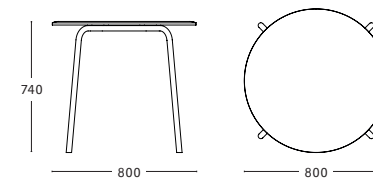

FORCINA STOOL
DIMENSIONS

VERSIONS

BLACK STAINLESS STEEL FRAME WITH
• OAK
• ASH

BRUSHED STAINLESS STEEL FRAME WITH
• OAK
• ASH

DELIVERY DETAILS

MAX. PER BOX	GROSS WEIGHT	VOLUME	BOX SIZE
1 STOOL	CA. 7,50 KG	0,18 M ³	450 × 490 × 810 MM

FORCINA LOW STOOL
DIMENSIONS

VERSIONS

BLACK STAINLESS STEEL FRAME WITH
• OAK
• ASH

BRUSHED STAINLESS STEEL FRAME WITH
• OAK
• ASH

DELIVERY DETAILS

MAX. PER BOX	GROSS WEIGHT	VOLUME	BOX SIZE
2 STOOL	CA. 9 KG	0,13 M ³	470 × 470 × 580 MM

FORCINA TABLE
DIMENSIONS

VERSIONS

BLACK STAINLESS STEEL FRAME WITH
• OAK
• ASH

BRUSHED STAINLESS STEEL FRAME WITH
• OAK
• ASH

DELIVERY DETAILS

MAX. PER BOX	GROSS WEIGHT	VOLUME	BOX SIZE
1 TABLE	CA. 20 KG	0,21 M ³	970 × 970 × 220 MM