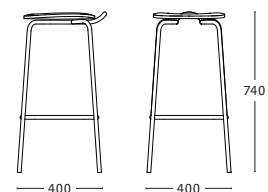

FORCINA CHAIR
DIMENSIONS

VERSIONS

BLACK STAINLESS STEEL FRAME WITH
• OAK
• ASH

BRUSHED STAINLESS STEEL FRAME WITH
• OAK
• ASH

DELIVERY DETAILS

MAX. PER BOX	GROSS WEIGHT	VOLUME	BOX SIZE
2 CHAIRS	CA. 13,50 KG	0,33 M ³	520 × 660 × 950 MM

FORCINA ARMCHAIR
DIMENSIONS

VERSIONS

BLACK STAINLESS STEEL FRAME WITH
• OAK
• ASH

BRUSHED STAINLESS STEEL FRAME WITH
• OAK
• ASH

DELIVERY DETAILS

MAX. PER BOX	GROSS WEIGHT	VOLUME	BOX SIZE
2 CHAIRS	CA. 14,50 KG	0,38 M ³	610 × 660 × 950 MM

FORCINA STOOL
DIMENSIONS

VERSIONS

BLACK STAINLESS STEEL FRAME WITH
• OAK
• ASH

BRUSHED STAINLESS STEEL FRAME WITH
• OAK
• ASH

DELIVERY DETAILS

MAX. PER BOX	GROSS WEIGHT	VOLUME	BOX SIZE
1 STOOL	CA. 7,50 KG	0,18 M ³	450 × 490 × 810 MM

FORCINA LOW STOOL
DIMENSIONS

VERSIONS

BLACK STAINLESS STEEL FRAME WITH
• OAK
• ASH

BRUSHED STAINLESS STEEL FRAME WITH
• OAK
• ASH

DELIVERY DETAILS

MAX. PER BOX	GROSS WEIGHT	VOLUME	BOX SIZE
2 STOOL	CA. 9 KG	0,13 M ³	470 × 470 × 580 MM