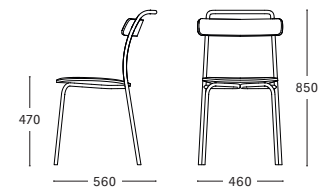

FORCINA CHAIR
DIMENSIONS

VERSIONS

BLACK STAINLESS STEEL FRAME WITH
• OAK
• ASH

BRUSHED STAINLESS STEEL FRAME WITH
• OAK
• ASH

DELIVERY DETAILS

MAX. PER BOX	GROSS WEIGHT	VOLUME	BOX SIZE
2 CHAIRS	CA. 13,50 KG	0,33 M ³	520 × 660 × 950 MM

FORCINA ARMCHAIR
DIMENSIONS

VERSIONS

BLACK STAINLESS STEEL FRAME WITH
• OAK
• ASH

BRUSHED STAINLESS STEEL FRAME WITH
• OAK
• ASH

DELIVERY DETAILS

MAX. PER BOX	GROSS WEIGHT	VOLUME	BOX SIZE
2 CHAIRS	CA. 14,50 KG	0,38 M ³	610 × 660 × 950 MM

FORCINA STOOL
DIMENSIONS

VERSIONS

BLACK STAINLESS STEEL FRAME WITH
• OAK
• ASH

BRUSHED STAINLESS STEEL FRAME WITH
• OAK
• ASH

DELIVERY DETAILS

MAX. PER BOX	GROSS WEIGHT	VOLUME	BOX SIZE
1 STOOL	CA. 7,50 KG	0,18 M ³	450 × 490 × 810 MM

FORCINA LOW STOOL
DIMENSIONS

VERSIONS

BLACK STAINLESS STEEL FRAME WITH
• OAK
• ASH

BRUSHED STAINLESS STEEL FRAME WITH
• OAK
• ASH

DELIVERY DETAILS

MAX. PER BOX	GROSS WEIGHT	VOLUME	BOX SIZE
2 STOOL	CA. 9 KG	0,13 M ³	470 × 470 × 580 MM