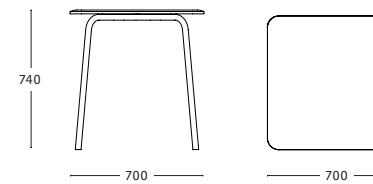

FORCINA STOOL
DIMENSIONS

VERSIONS

BLACK STAINLESS STEEL FRAME WITH
• OAK
• ASH

BRUSHED STAINLESS STEEL FRAME WITH
• OAK
• ASH

DELIVERY DETAILS

MAX. PER BOX	GROSS WEIGHT	VOLUME	BOX SIZE
1 STOOL	CA. 7,50 KG	0,18 M ³	450 × 490 × 810 MM

FORCINA LOW STOOL
DIMENSIONS

VERSIONS

BLACK STAINLESS STEEL FRAME WITH
• OAK
• ASH

BRUSHED STAINLESS STEEL FRAME WITH
• OAK
• ASH

DELIVERY DETAILS

MAX. PER BOX	GROSS WEIGHT	VOLUME	BOX SIZE
2 STOOL	CA. 9 KG	0,13 M ³	470 × 470 × 580 MM

FORCINA TABLE
DIMENSIONS

VERSIONS

BLACK STAINLESS STEEL FRAME WITH
• OAK
• ASH

BRUSHED STAINLESS STEEL FRAME WITH
• OAK
• ASH

DELIVERY DETAILS

MAX. PER BOX	GROSS WEIGHT	VOLUME	BOX SIZE
1 TABLE	CA. 20 KG	0,21 M ³	970 × 970 × 220 MM