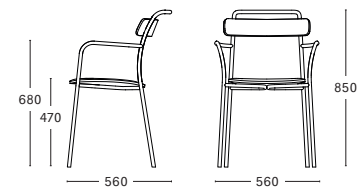

FORCINA CHAIR
DIMENSIONS

VERSIONS

BLACK STAINLESS STEEL FRAME WITH
• OAK
• ASH

BRUSHED STAINLESS STEEL FRAME WITH
• OAK
• ASH

DELIVERY DETAILS

MAX. PER BOX	GROSS WEIGHT	VOLUME	BOX SIZE
2 CHAIRS	CA. 13,50 KG	0,33 M ³	520 × 660 × 950 MM

FORCINA ARMCHAIR
DIMENSIONS

VERSIONS

BLACK STAINLESS STEEL FRAME WITH
• OAK
• ASH

BRUSHED STAINLESS STEEL FRAME WITH
• OAK
• ASH

DELIVERY DETAILS

MAX. PER BOX	GROSS WEIGHT	VOLUME	BOX SIZE
2 CHAIRS	CA. 14,50 KG	0,38 M ³	610 × 660 × 950 MM

FORCINA STOOL
DIMENSIONS

VERSIONS

BLACK STAINLESS STEEL FRAME WITH
• OAK
• ASH

BRUSHED STAINLESS STEEL FRAME WITH
• OAK
• ASH

DELIVERY DETAILS

MAX. PER BOX	GROSS WEIGHT	VOLUME	BOX SIZE
1 STOOL	CA. 7,50 KG	0,18 M ³	450 × 490 × 810 MM

FORCINA LOW STOOL
DIMENSIONS

VERSIONS

BLACK STAINLESS STEEL FRAME WITH
• OAK
• ASH

BRUSHED STAINLESS STEEL FRAME WITH
• OAK
• ASH

DELIVERY DETAILS

MAX. PER BOX	GROSS WEIGHT	VOLUME	BOX SIZE
2 STOOL	CA. 9 KG	0,13 M ³	470 × 470 × 580 MM