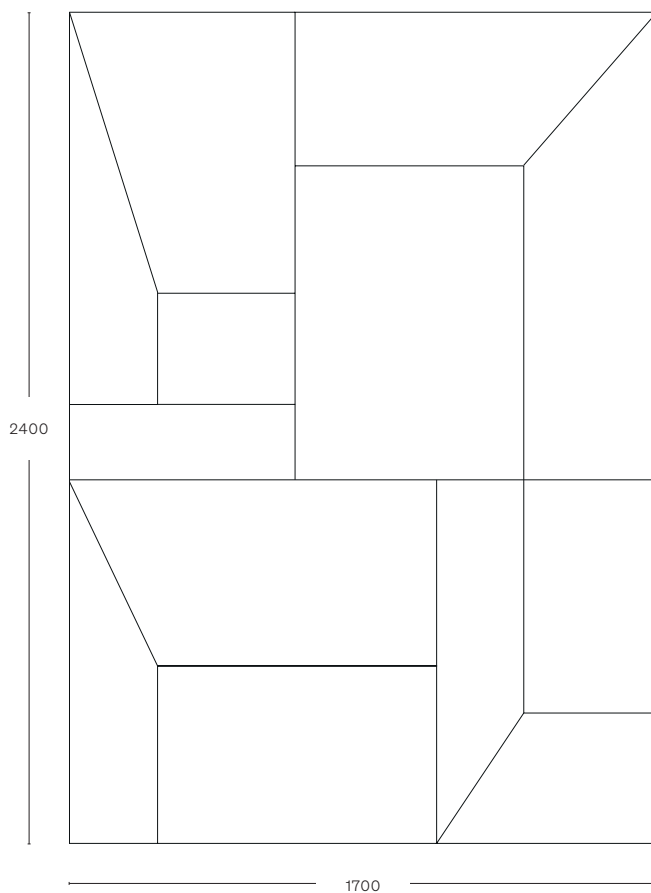

## ZONA RUG 1

- Handknotted in Nepal
- 100% New Zealand wool
- 80 Knot Per Square Inch
- 10 mm total height

## ZONA RUG 2

- Handknotted in Nepal
- 100% New Zealand wool
- 80 Knot Per Square Inch
- 10 mm total height

## ZONA RUG 3

- Handknotted in Nepal
- 100% New Zealand wool
- 80 Knot Per Square Inch
- 10 mm total height